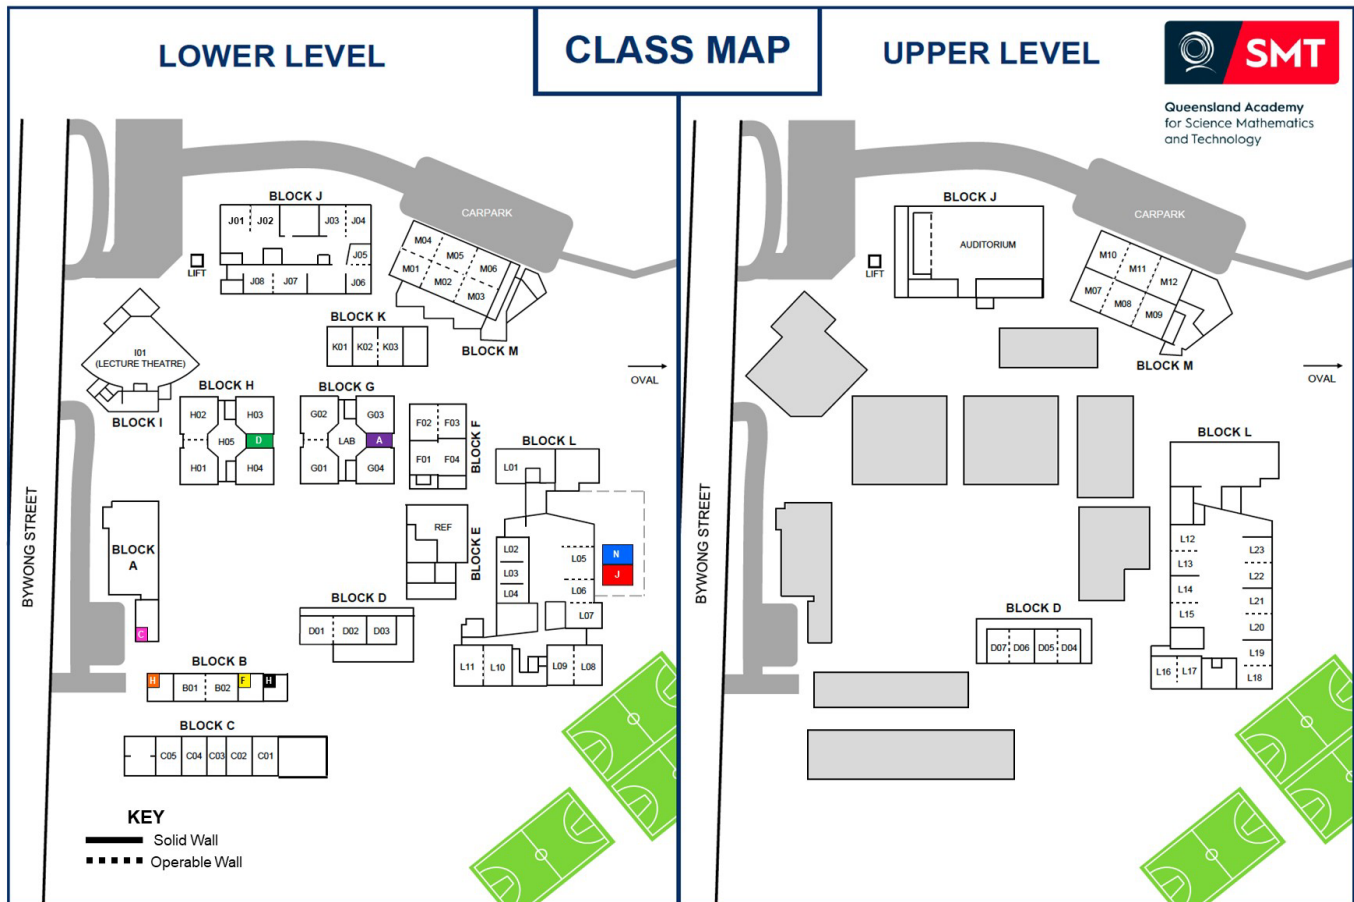

ACADEMY MAP

Block	Building Name	Block	Building Name
A	Student Services Precinct (SSP)	H	Experimental Science Teaching (EST)
B	Courtyard Learning Precinct (CLP)	I	Lecture Theatre (LEC)
C	General Learning Precinct (GLP)	J	Language Literature Precinct (AUD)
D	Mathematics Precinct (MAP)	K	Creative Arts Precinct (CAP)
E	Refectory (REF)	L	STEM Precinct (STP)
F	Language Learning Laboratories (LLL)	M	Languages Precinct (LAP)
G	Experimental Science Laboratories (ESL)		
A	House Dean Agnesi	H	House Dean Hawking
C	House Dean Curie	H	House Dean Hollows
D	House Dean DaVinci	J	House Dean Jackson
F	House Dean Franklin	N	House Dean Newton