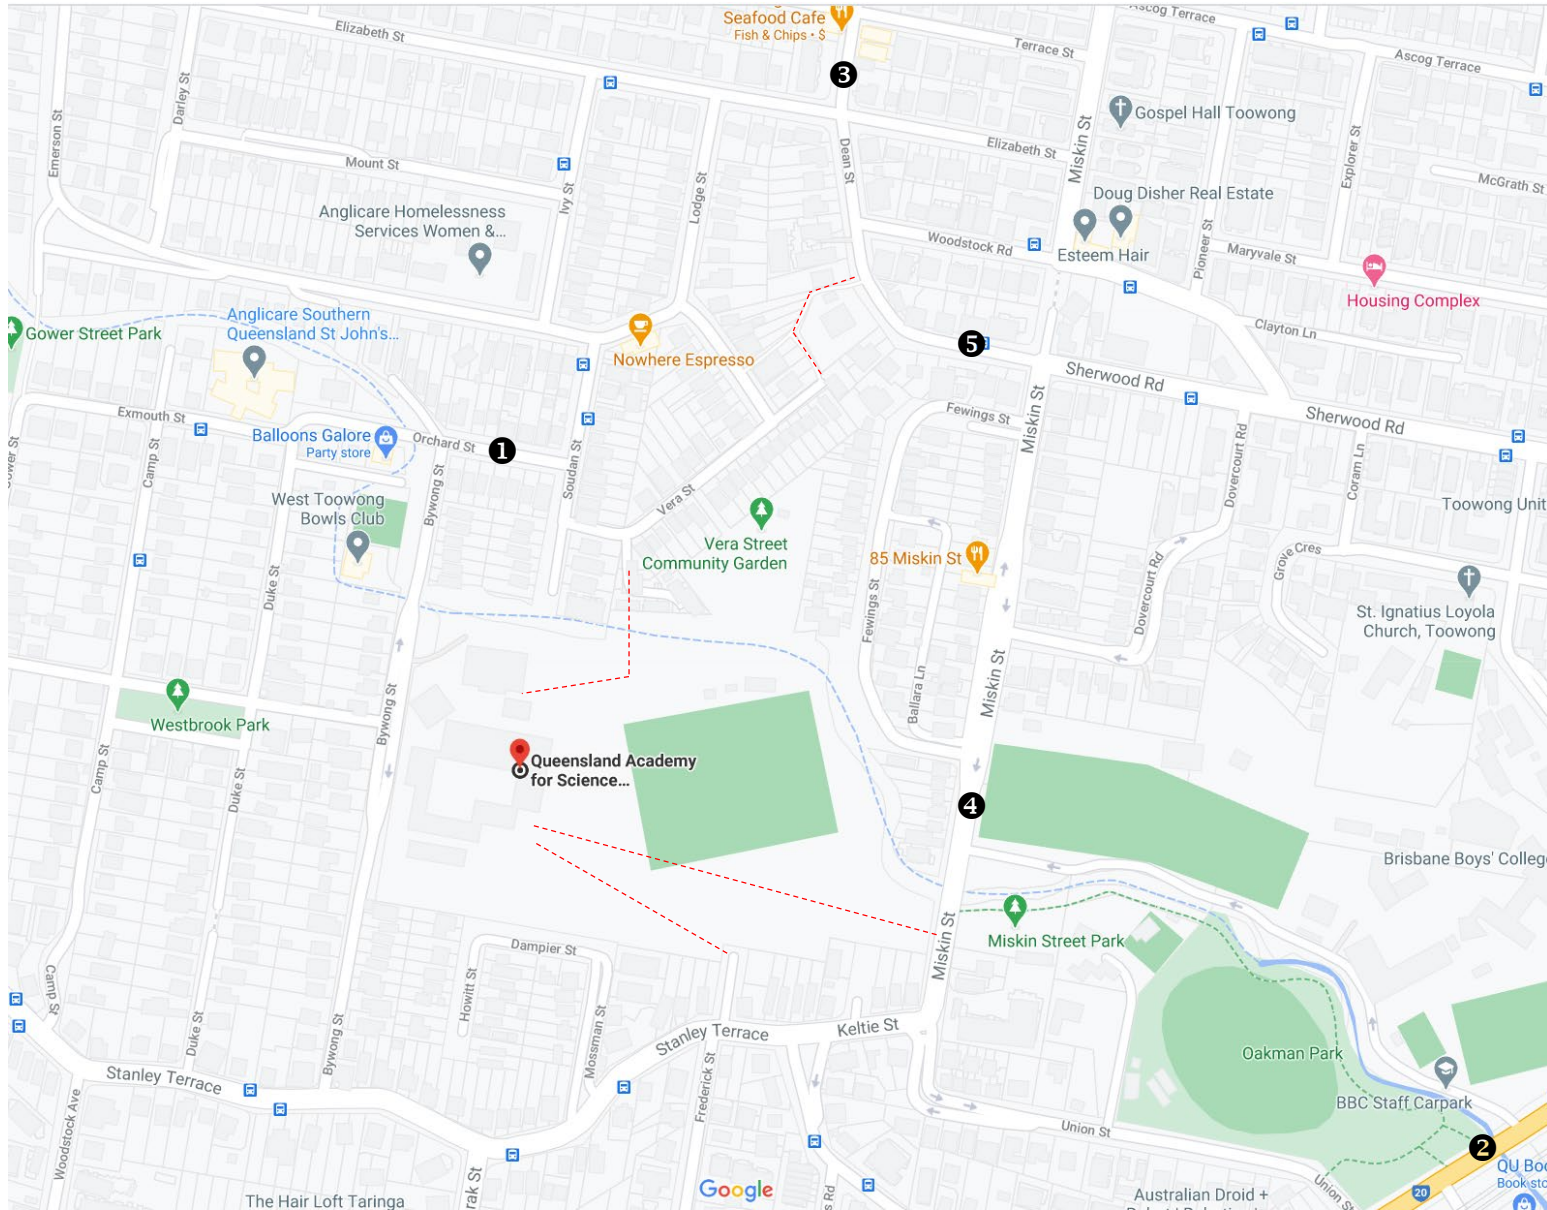

Bus stops near QASMT

- ❶ Orchard St (closest stop to school)
 - Buses only in afternoon
- ❷ Moggill Rd (12-15 min walk)
- ❸ Dean St (8 min walk)
 - Downhill too school, not too steep
 - From school
- ❹ Miskin St (Southern Cross Transport)
 - 1 bus each day (mornings only
 - as does not suit 3.15 finish)
- ❺ Sherwood Road
 - Great circle route buses

----- Pedestrian paths