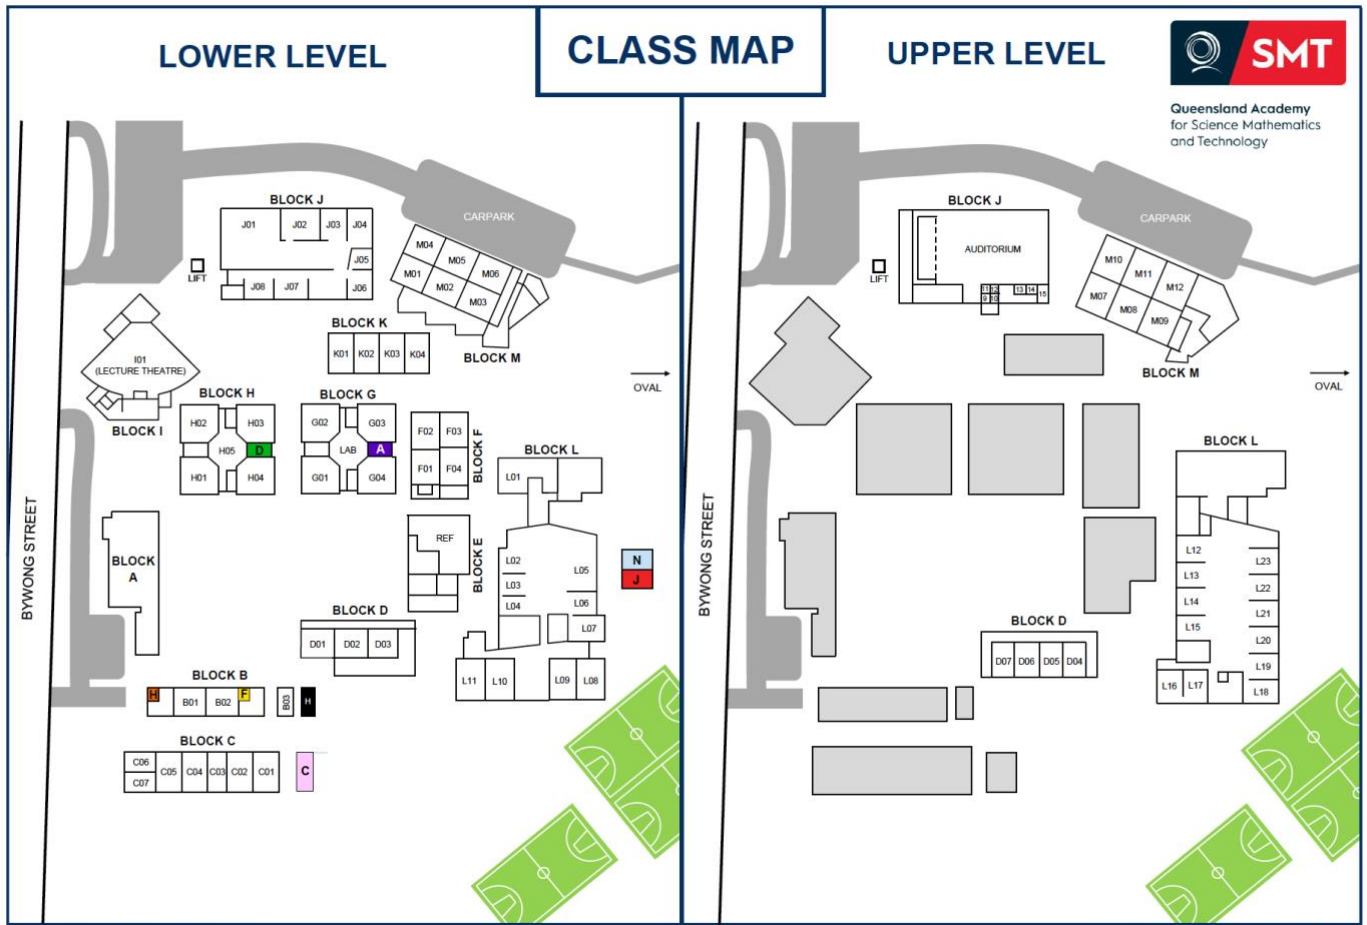

# 1.4 OUR CAMPUS

Forsyth Business Solutions: (07) 3822 3465

enquiries@forsythbusinesssolutions.com.au

Block	Building Name	Block	Building Name
A	Student Services Precinct (SSP)	H	Experimental Science Teaching (EST)
B	Courtyard Learning Precinct (CYP)	I	Lecture Theatre (LEC)
C	General Learning Precinct (GLP)	J	Language Literature Precinct (LLP)
D	Mathematics Precinct (MAP)	K	Creative Arts Precinct (CAP)
E	Refectory (REF)	L	STEM Precinct (STP)
F	Language Learning Laboratories (LLL)	M	Languages Precinct (LAP)
G	Experimental Science Laboratories (ESL)	C	House Dean Curie
A	House Dean Agnesi	H	House Dean Hawking
D	House Dean DaVinci	N	House Dean Newton
F	House Dean Franklin	J	House Dean Jackson
		H	House Dean Hollows