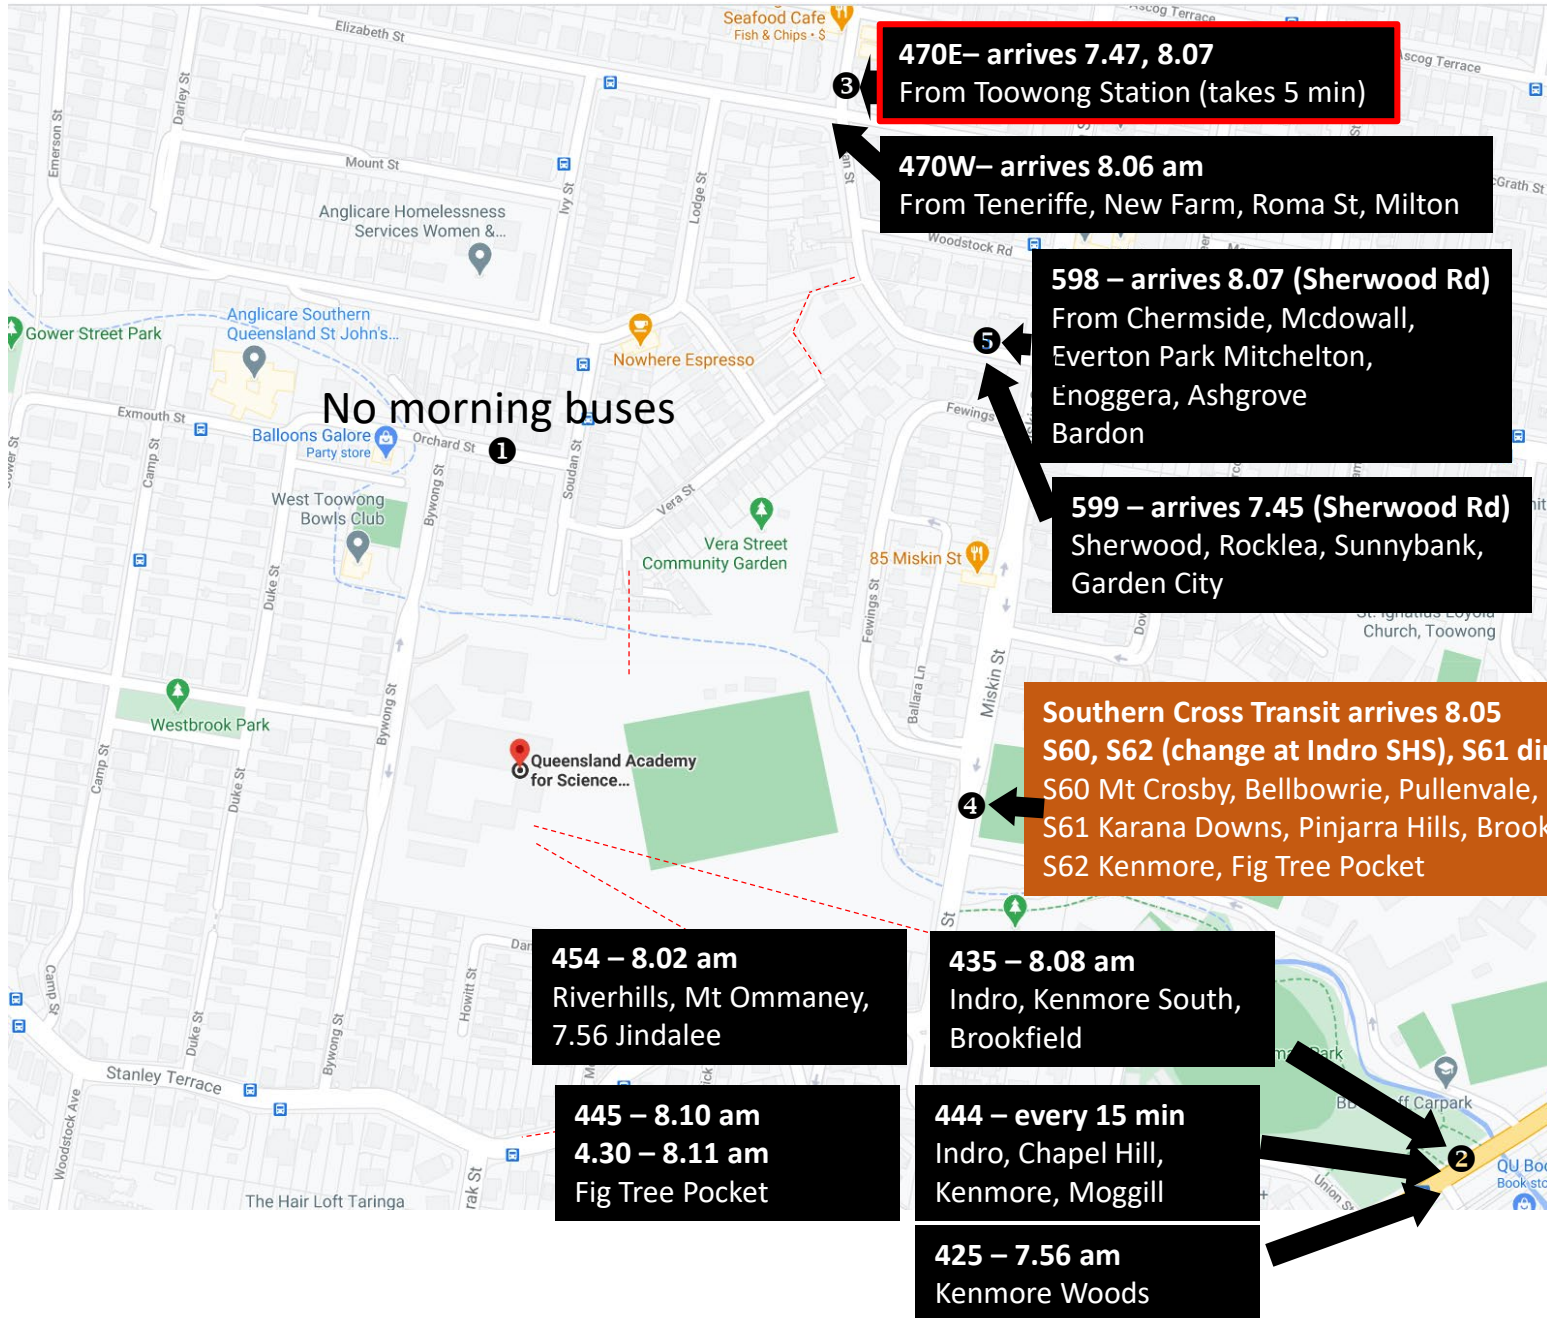

# Useful Morning Buses – 8.15 am start

**470E** - For students who do not want to walk to Taringa train station (15-20 min), 470E from Toowong Station, taking 5 min to Dean St, then it is 6-8 min downhill to school.

**470W** – connects to Roma St, Milton, and also through to Bulimba via Teneriffe Ferry

- Student only bus service
- Translink/Brisbane Council
- Very tight connection